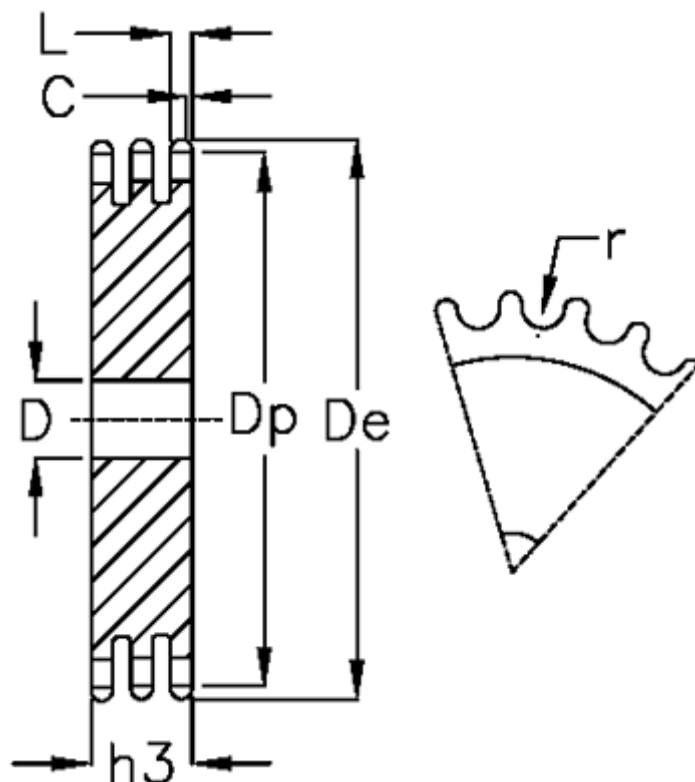

Article number: 616023010037

Description: Plate wheel 24 B-3 Z=37 triplex

Measures

C	= 4
D	= 40
De	= 464.2
Dp	= 449.27
For chain size	= 1 1/2 x 1
For chain type	= 24 B-3
h3	= 120.3
L	= 23.6

Number of teeth	= 37
r	= 25.4